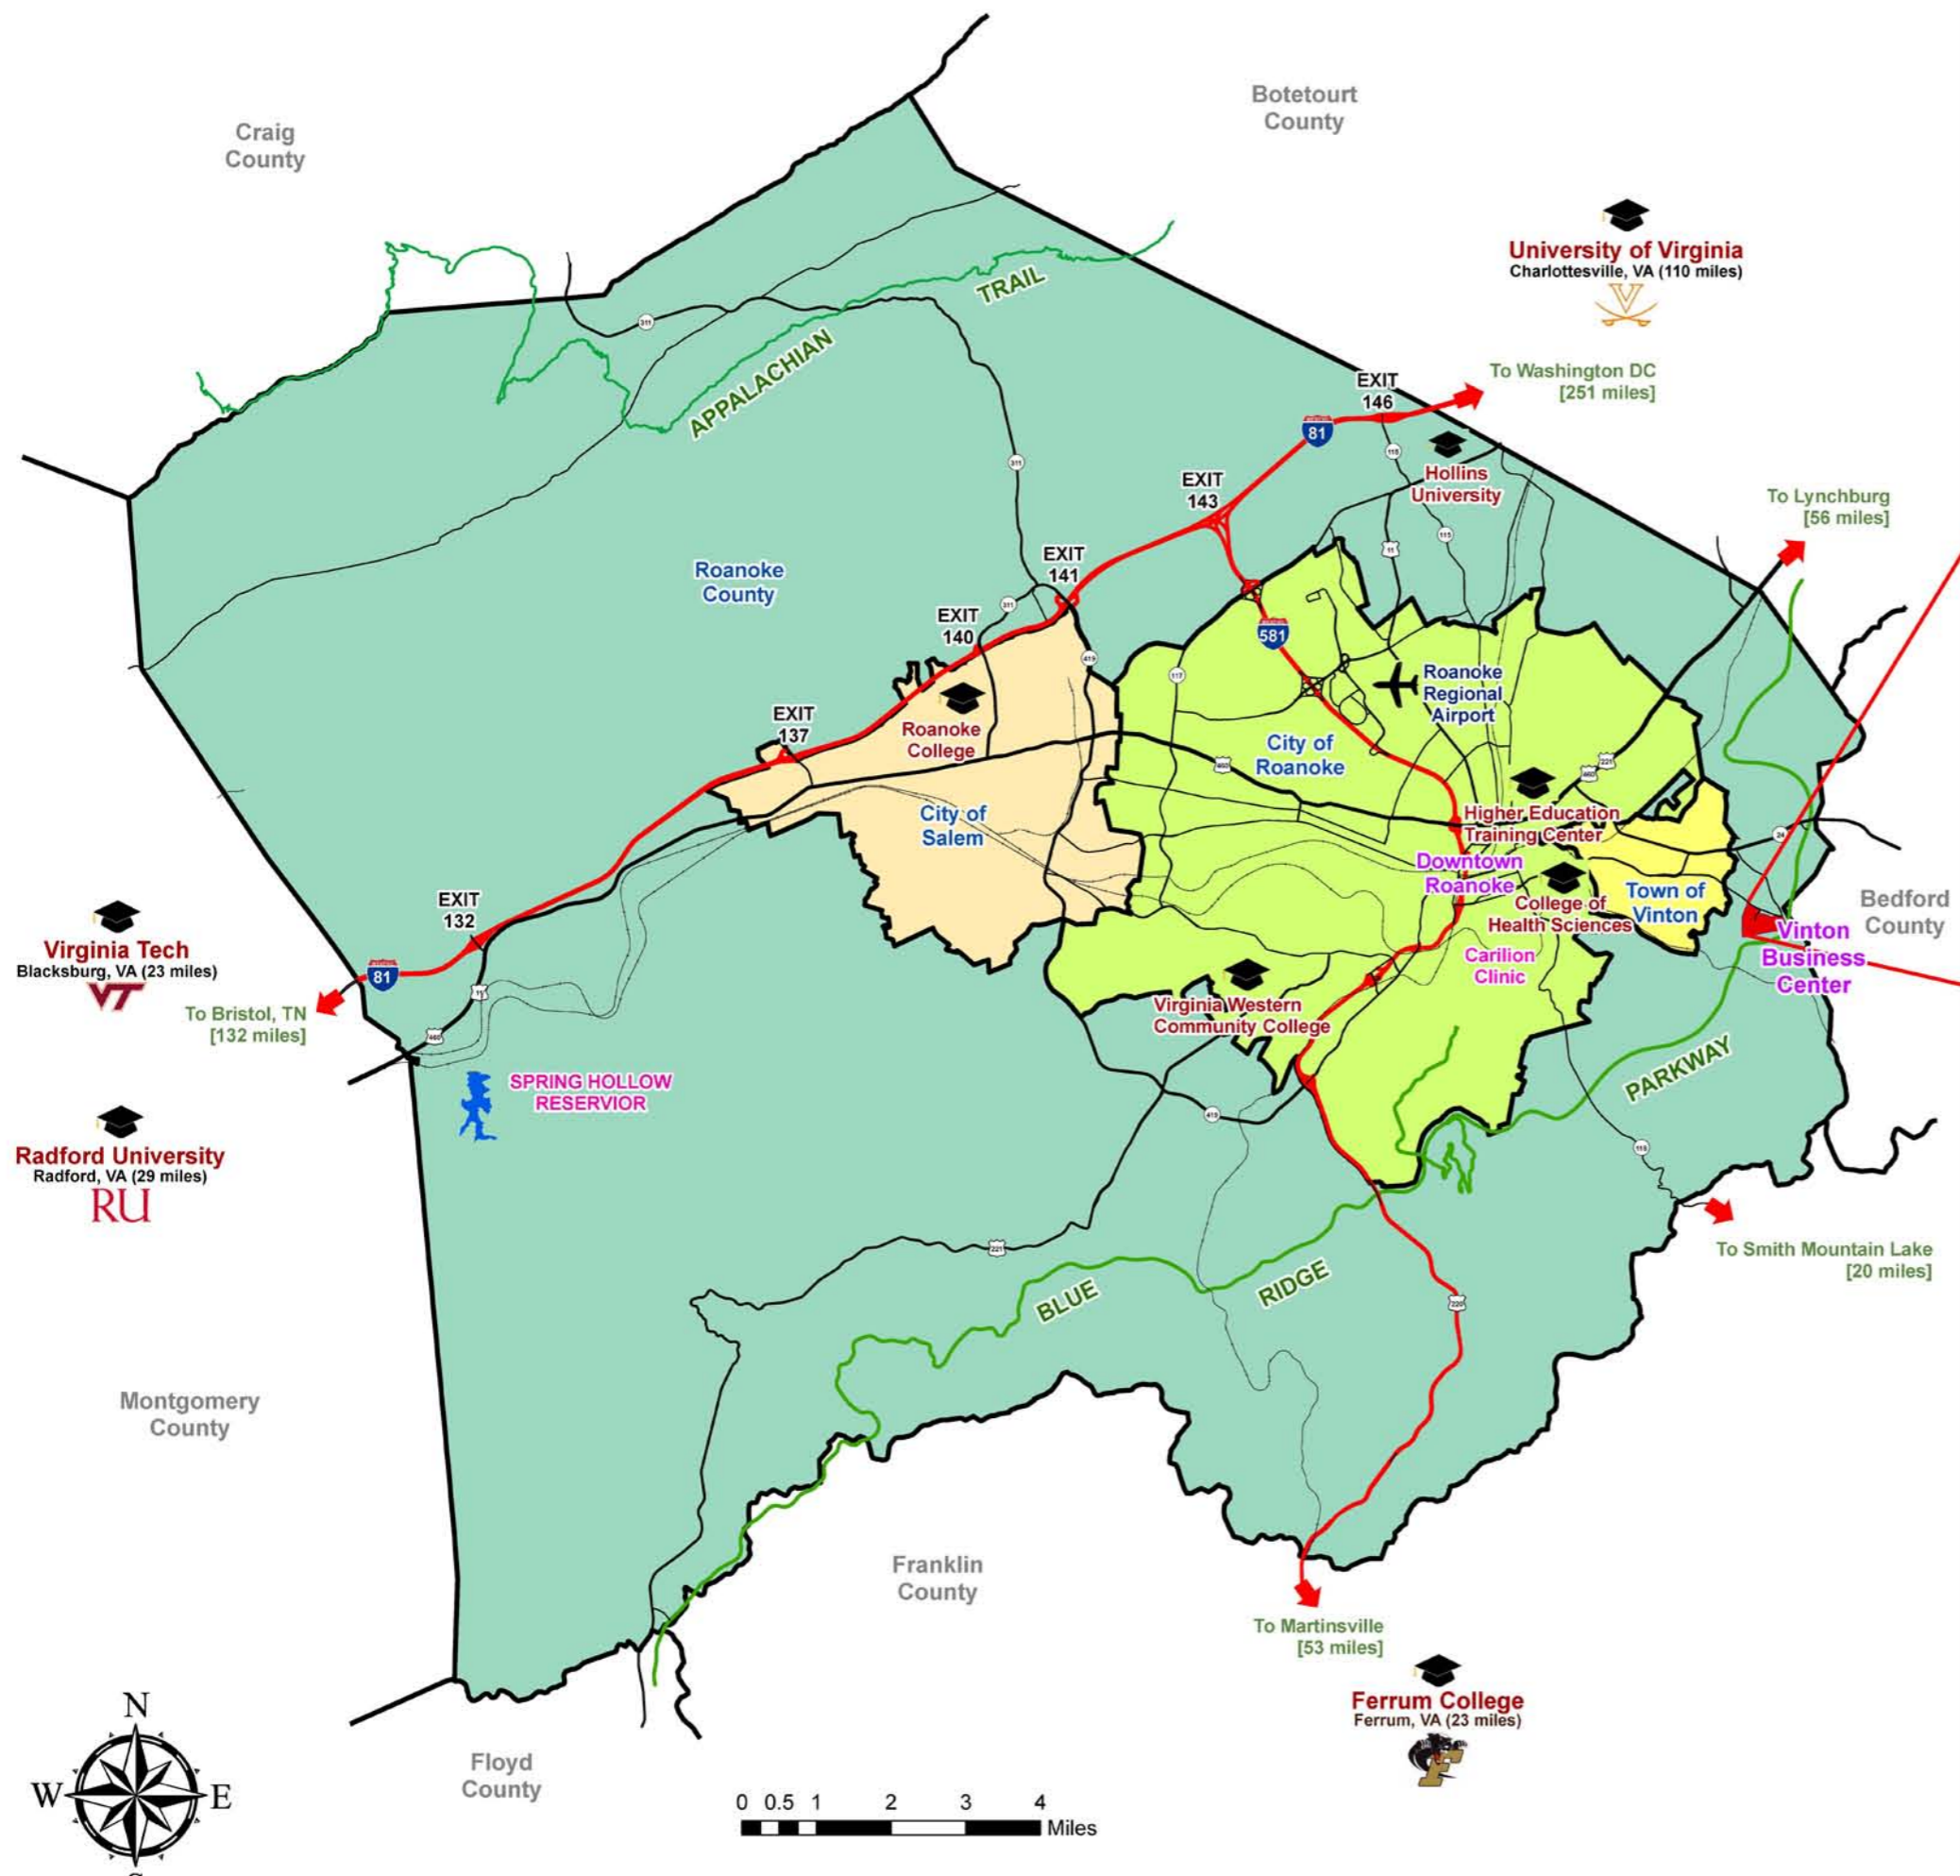

VINTON Business Center

DISTANCE FROM VINTON BUSINESS CENTER	
Downtown Roanoke	2 miles
Roanoke Regional Airport	8 miles
Interstate 581	7 miles
Interstate 81	13 miles
Atlanta, Georgia	443 miles
Baltimore, Maryland	273 miles
Charlotte, North Carolina	201 miles
Columbia, South Carolina	292 miles
Columbus, Ohio	394 miles
Greensboro, North Carolina	101 miles
Knoxville, Tennessee	262 miles
Raleigh, North Carolina	178 miles
Richmond, Virginia	186 miles
Washington, DC	238 miles
●●●●●●●●	
NEARBY ATTRACTIONS	
Appalachian Trail	
Blue Ridge Parkway	
Mill Mountain Zoo	
Smith Mountain Lake	